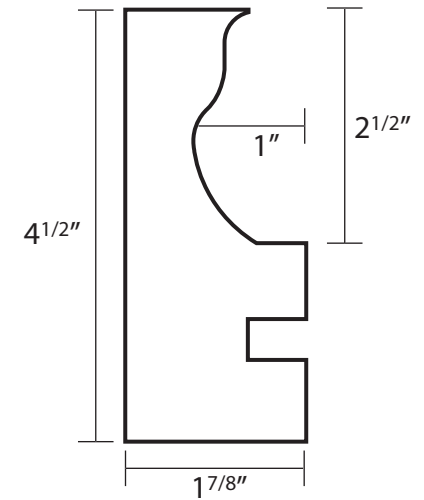

Countertop Forms

Mortex Manufacturing Co., Inc.
1818 W Price Street Tucson AZ 85710
800.338.3225 www.mortex.com

Keystone

Poly

French Curve

Impression

Deco

Hemi