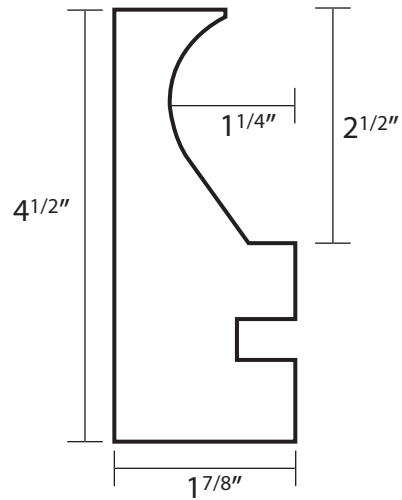

Countertop Forms

Mortex Manufacturing Co., Inc.
1818 W Price Street Tucson AZ 85710
800.338.3225 www.mortex.com

Keystone

Poly

French Curve

Impression

Deco

Hemi