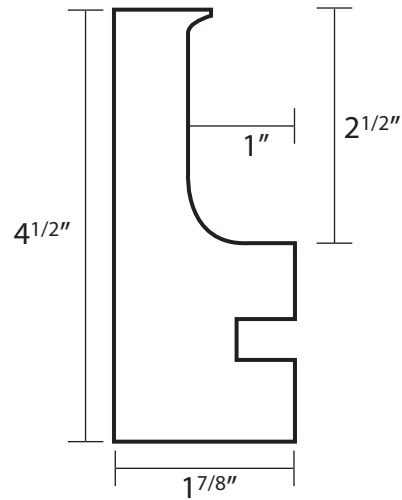

Countertop Forms

Mortex Manufacturing Co., Inc.
1818 W Price Street Tucson AZ 85710
800.338.3225 www.mortex.com

Keystone

Poly

French Curve

Impression

Deco

Hemi