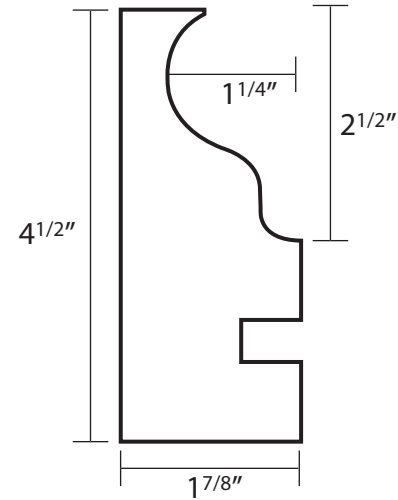

Countertop Forms

Mortex Manufacturing Co., Inc.
1818 W Price Street Tucson AZ 85710
800.338.3225 www.mortex.com

Keystone

Poly

French Curve

Impression

Deco

Hemi