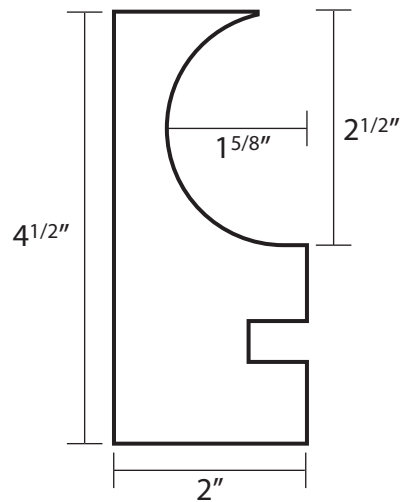

Countertop Forms

Mortex Manufacturing Co., Inc.
1818 W Price Street Tucson AZ 85710
800.338.3225 www.mortex.com

Keystone

Poly

French Curve

Impression

Deco

Hemi