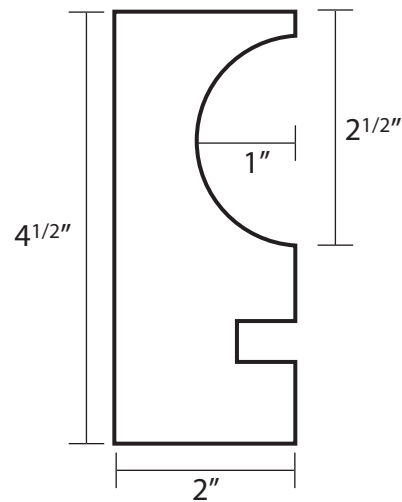

Countertop Forms

Mortex Manufacturing Co., Inc.
1818 W Price Street Tucson AZ 85710
800.338.3225 www.mortex.com

Keystone

Poly

French Curve

Impression

Deco

Hemi