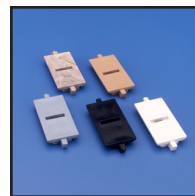

Drain Rite connection accessories are available in all five colors, including the only marble colored PVC drain in the industry.

- All fittings are non-directional, requiring less combinations to be stocked to achieve your design
- Designed to set flush against walls and porches
- Locked into the concrete by inside key ways that stop the flow of water to the subsoil

45° Angle

90° Angle

Tee

Cross

Drain Rite Spouts, Caps and Covers

Drain Rite spouts, caps and covers are made to complete your drainage system. All spouts feature our unique “obstruction-free” water flow by connecting to the outside of the drain. Drain Rite spouts, caps and covers are available in all five Drain Rite colors.

- Drain Rite Spouts are available in End, Straight, and Down configurations. All spouts connect to standard 1 1/2 inch PVC pipe for carrying away water.
- Drain Rite End Caps are perfect for closing a drain end decoratively.
- Drain Rite Clean Out Covers are a great way to allow access for internal flushing and rinsing.

End Cap

End Spout

Straight Spout

Clean Out Cover

Nailing Clip

Coupler

Down Spout

True Versatility