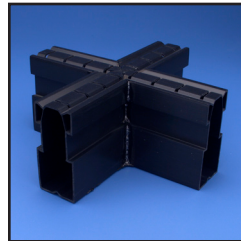

Drain Rite™ Accessories

Drain Rite Connections

Drain Rite connection accessories are made from the same lineal, heavy-wall one piece materials as our Drain Rite. All connections feature obstruction free water flow, because they use outside couplers.

Drain Rite connection accessories are available in all five colors, including the only marble colored PVC drain in the industry.

- All fittings are non-directional, requiring less combinations to be stocked to achieve your design
- Designed to set flush against walls and porches
- Locked into the concrete by inside key ways that stop the flow of water to the subsoil

45° Angle

90° Angle

Tee

Cross

Drain Rite Spouts, Caps and Covers

Drain Rite spouts, caps and covers are made to complete your drainage system. All spouts feature our unique “obstruction-free” water flow by connecting to the outside of the drain. Drain Rite spouts, caps and covers are available in all five Drain Rite colors.

- Drain Rite Spouts are available in End, Straight, and Down configurations. All spouts connect to standard 1 1/2 inch PVC pipe for carrying away water.
- Drain Rite End Caps are perfect for closing a drain end decoratively.
- Drain Rite Clean Out Covers are a great way to allow access for internal flushing and rinsing.