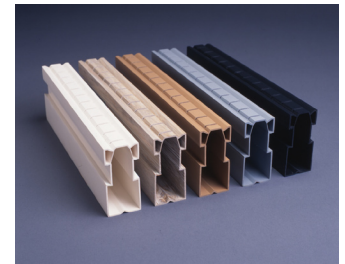

Drain Rite connection accessories are available in all five colors, including the only marble colored PVC drain in the industry.

- All fittings are non-directional, requiring less combinations to be stocked to achieve your design
- Designed to set flush against walls and porches
- Locked into the concrete by inside key ways that stop the flow of water to the subsoil

- Drain Rite Spouts are available in End, Straight, and Down configurations. All spouts connect to standard 1 1/2 inch PVC pipe for carrying away water.
- Drain Rite End Caps are perfect for closing a drain end decoratively.
- Drain Rite Clean Out Covers are a great way to allow access for internal flushing and rinsing.

End Cap

End Spout

Straight Spout

Clean Out Cover

Nailing Clip

Coupler

Down Spout

True Versatility

Mortex Drain Rite is the most versatile water drainage system available for pool decks, porches, and walkways.

More choices

Charcoal

Grey

White

Tan

Marble

Of course all of our Drain Rite Accessories that are visible when installed come in all five matching colors, the most in the industry.