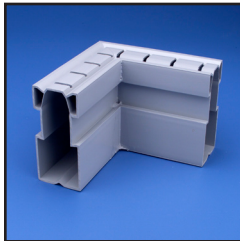

Drain Rite™ Accessories

Drain Rite Connections

Drain Rite connection accessories are made from the same lineal, heavy-wall one piece materials as our Drain Rite. All connections feature obstruction free water flow, because they use outside couplers.

Drain Rite connection accessories are available in all five colors, including the only marble colored PVC drain in the industry.

- All fittings are non-directional, requiring less combinations to be stocked to achieve your design
- Designed to set flush against walls and porches
- Locked into the concrete by inside key ways that stop the flow of water to the subsoil

45° Angle

90° Angle

Tee

Cross

Drain Rite Spouts, Caps and Covers

Drain Rite spouts, caps and covers are made to complete your drainage system. All spouts feature our unique “obstruction-free” water flow by connecting to the outside of the drain. Drain Rite spouts, caps and covers are available in all five Drain Rite colors.

- Drain Rite Spouts are available in End, Straight, and Down configurations. All spouts connect to standard 1 1/2 inch PVC pipe for carrying away water.
- Drain Rite End Caps are perfect for closing a drain end decoratively.
- Drain Rite Clean Out Covers are a great way to allow access for internal flushing and rinsing.