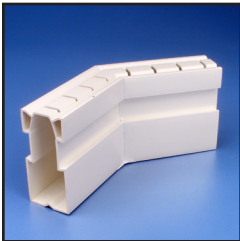

Drain Rite™ Accessories

Drain Rite Connections

Drain Rite connection accessories are made from the same lineal, heavy-wall one piece materials as our Drain Rite. All connections feature obstruction free water flow, because they use outside couplers.

Drain Rite connection accessories are available in all five colors, including the only marble colored PVC drain in the industry.

- All fittings are non-directional, requiring less combinations to be stocked to achieve your design
- Designed to set flush against walls and porches
- Locked into the concrete by inside key ways that stop the flow of water to the subsoil

45° Angle

90° Angle

Tee

Cross

Drain Rite Spouts, Caps and Covers

Drain Rite spouts, caps and covers are made to complete your drainage system. All spouts feature our unique “obstruction-free” water flow by connecting to the outside of the drain. Drain Rite spouts, caps and covers are available in all five Drain Rite colors.

- Drain Rite Spouts are available in End, Straight, and Down configurations. All spouts connect to standard 1 1/2 inch PVC pipe for carrying away water.
- Drain Rite End Caps are perfect for closing a drain end decoratively.
- Drain Rite Clean Out Covers are a great way to allow access for internal flushing and rinsing.