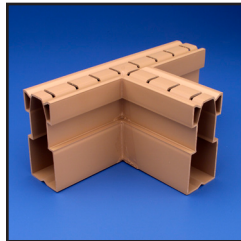

Drain Rite connection accessories are available in all five colors, including the only marble colored PVC drain in the industry.

- All fittings are non-directional, requiring less combinations to be stocked to achieve your design
- Designed to set flush against walls and porches
- Locked into the concrete by inside key ways that stop the flow of water to the subsoil

45° Angle

90° Angle

Tee

Cross

Drain Rite Spouts, Caps and Covers

Drain Rite spouts, caps and covers are made to complete your drainage system. All spouts feature our unique “obstruction-free” water flow by connecting to the outside of the drain. Drain Rite spouts, caps and covers are available in all five Drain Rite colors.

- Drain Rite Spouts are available in End, Straight, and Down configurations. All spouts connect to standard 1 1/2 inch PVC pipe for carrying away water.
- Drain Rite End Caps are perfect for closing a drain end decoratively.
- Drain Rite Clean Out Covers are a great way to allow access for internal flushing and rinsing.